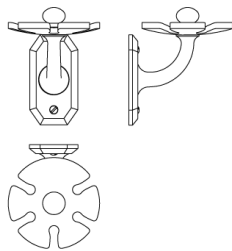

N° 21.03

The American Revival toothbrush holder, a modern interpretation of an antique design, holds up to five toothbrushes. A boss raised by a cove fixes the elegantly curved holder to the arched post, which in turn is secured by a multi-planed backplate. A comprehensive suite of aesthetically related bath hardware is also available, including towel rings, robe hooks, and glass towel rods, as are twelve Nanz plated and patinated finishes.

Height x Width: 3-1/2" x 3"

Projection: 3-1/2"

Backplate: 3"x 1-5/8"

Collection: American Revival