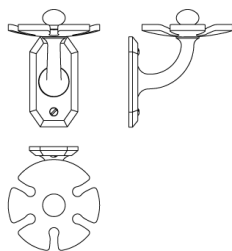

N° 21.03

The American Revival toothbrush holder, a modern interpretation of an antique design, holds up to five toothbrushes. A boss raised by a cove fixes the elegantly curved holder to the arched post, which in turn is secured by a multi-planed backplate. A comprehensive suite of aesthetically related bath hardware is also available, including towel rings, robe hooks, and glass towel rods, as are twelve Nanz plated and patinated finishes.

Height x Width: 3-1/2" x 3"

Projection: 3-1/2"

Backplate: 3"x 1-5/8"

Collection: American Revival