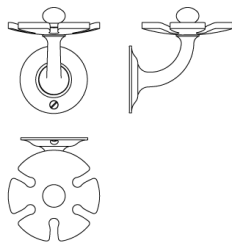

N° 21.02

The Moderne toothbrush holder, based on an antique design, holds up to five toothbrushes. A boss raised by a cove fixes the elegantly curved holder to the arched post, which in turn is secured by a streamlined, ogee-profile backplate. A comprehensive suite of aesthetically related bath hardware is also available, including towel rings, robe hooks, and glass towel rods, as are twelve Nanz plated and patinated finishes.

Height x Width: 3-1/2" x 3"

Projection: 3-1/2"

Rose Diameter: 2-1/4"

Collection: Moderne