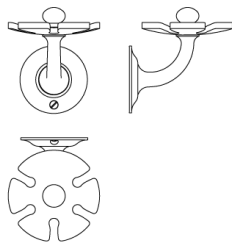

## N° 21.02

The Moderne toothbrush holder, based on an antique design, holds up to five toothbrushes. A boss raised by a cove fixes the elegantly curved holder to the arched post, which in turn is secured by a streamlined, ogee-profile backplate. A comprehensive suite of aesthetically related bath hardware is also available, including towel rings, robe hooks, and glass towel rods, as are twelve Nanz plated and patinated finishes.

Height x Width: 3-1/2" x 3"

Projection: 3-1/2"

Rose Diameter: 2-1/4"

Collection: Moderne