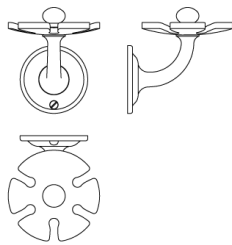

N° 21.01

The Georgian toothbrush holder, based on an antique design, holds up to five toothbrushes. A boss raised by a cove fixes the elegantly curved holder to the arched post, which in turn is secured by an ogee-profile, astragal-encircled backplate. A comprehensive suite of aesthetically related bath hardware is also available, including towel rings, robe hooks, and glass towel rods, as are twelve Nanz plated and patinated finishes.

Height x Width: 3-1/2" x 3"

Projection: 3-1/2"

Rose Diameter: 2-1/4"

Collection: Georgian