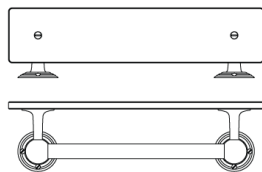

### N° 16.13

The reeded, circular backplates of The Drum glass towel rod and shelf play off of the smooth posts to create a sophisticated design that is suitable for a variety of traditional and early modern interiors. While most popular in the sizes below, the rods can be ordered in any length. Longer dimensions will be provided with a center post. A comprehensive suite of aesthetically related bath hardware is also available, including towel rings, paper holders, and robe hooks. The hardware is produced in twelve Nanz plated and patinated finishes.

- Lengths Available: 22" 28" 34"
- Center-to-Center: 18" 24" 30"
- Projection: 4-3/4" 5-3/8"
- Rose Diameter: 2-1/2" 2-1/2" 2-1/2"
- Collection: The Drum
- Collection: The Drum

NEW YORK BOSTON CHICAGO MIAMI LOS ANGELES SAN FRANCISCO LONDON