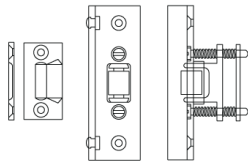

N° 7432

The No 7432 heavy duty roller latch with adjustable silent action rubber roller and built-in stop is used to secure full sized swinging doors. The door is held in place as the spring-loaded roller falls into the depression of the strike. All Nanz plated and patinated finishes are available.

Height: Faceplate 3-3/8" Strike 2-1/4"

Width: Faceplate 1" Strike 1-1/8"

NEW YORK BOSTON CHICAGO MIAMI LOS ANGELES SAN FRANCISCO LONDON

THE NANZ COMPANY 121 VARICK STREET NEW YORK NY 10013 212 367 7000 NANZ.COM