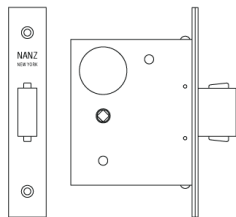

## N° 7641

The No 7641 full mortise auxiliary bolt is designed specifically to secure pocket doors. It can be configured to operate cylinder-by-cylinder, cylinder-by-thumbturn, or thumbturn-by-emergency release. When ordering, specify a backset of 2-1/2", 2-3/4", 3-3/4", 5", or 6". All Nanz plated and patinated finishes are available.

Height: 5-1/2"

Width: 1"

NEW YORK    BOSTON    CHICAGO    MIAMI    LOS ANGELES    SAN FRANCISCO    LONDON

THE NANZ COMPANY    121 VARICK STREET NEW YORK NY 10013    212 367 7000    NANZ.COM