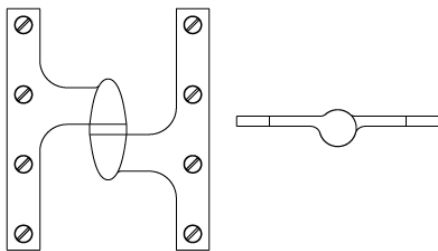

N° 3505

The parabolic profile of the olive knuckle hinge presents a handsome decorative element when an alternative to butt hinges is required. A 1/4" bushing separates the knuckles. The hinge is suitable for contemporary as well as traditional interiors. All Nanz plated and patinated finishes are available. The hinge is handed; a right-hand hinge shown.

Height: 6"

Width: 5"

Leaf Gauge: 1/4"

Knuckle Diameter: 1"

NEW YORK BOSTON CHICAGO MIAMI LOS ANGELES SAN FRANCISCO LONDON

THE NANZ COMPANY 121 VARICK STREET NEW YORK NY 10013 212 367 7000 NANZ.COM

© 1989-2019 ALL RIGHTS RESERVED