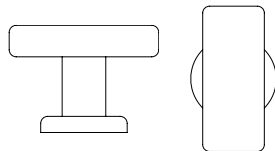

N° 1283

The N° 1283 rectangular knob is an example of pristine minimalism. The clean, hard lines of the simple shapes are contrasted by the rounded edges and corners of the body and rosette. The handle is suitable for stylish modern interiors and can be used with cremones. Full mortise entry locks, privacy locks, passage latches, as well as tubular latches can be provided for use with this knob. Recommended finishes include polished nickel, burnished brass, pewter or silver, though all Nanz plated and patinated finishes are available.

	Doorknob
Length x Width:	3 x 1 ¼
Projection:	2 ½
Rose:	1 ¾